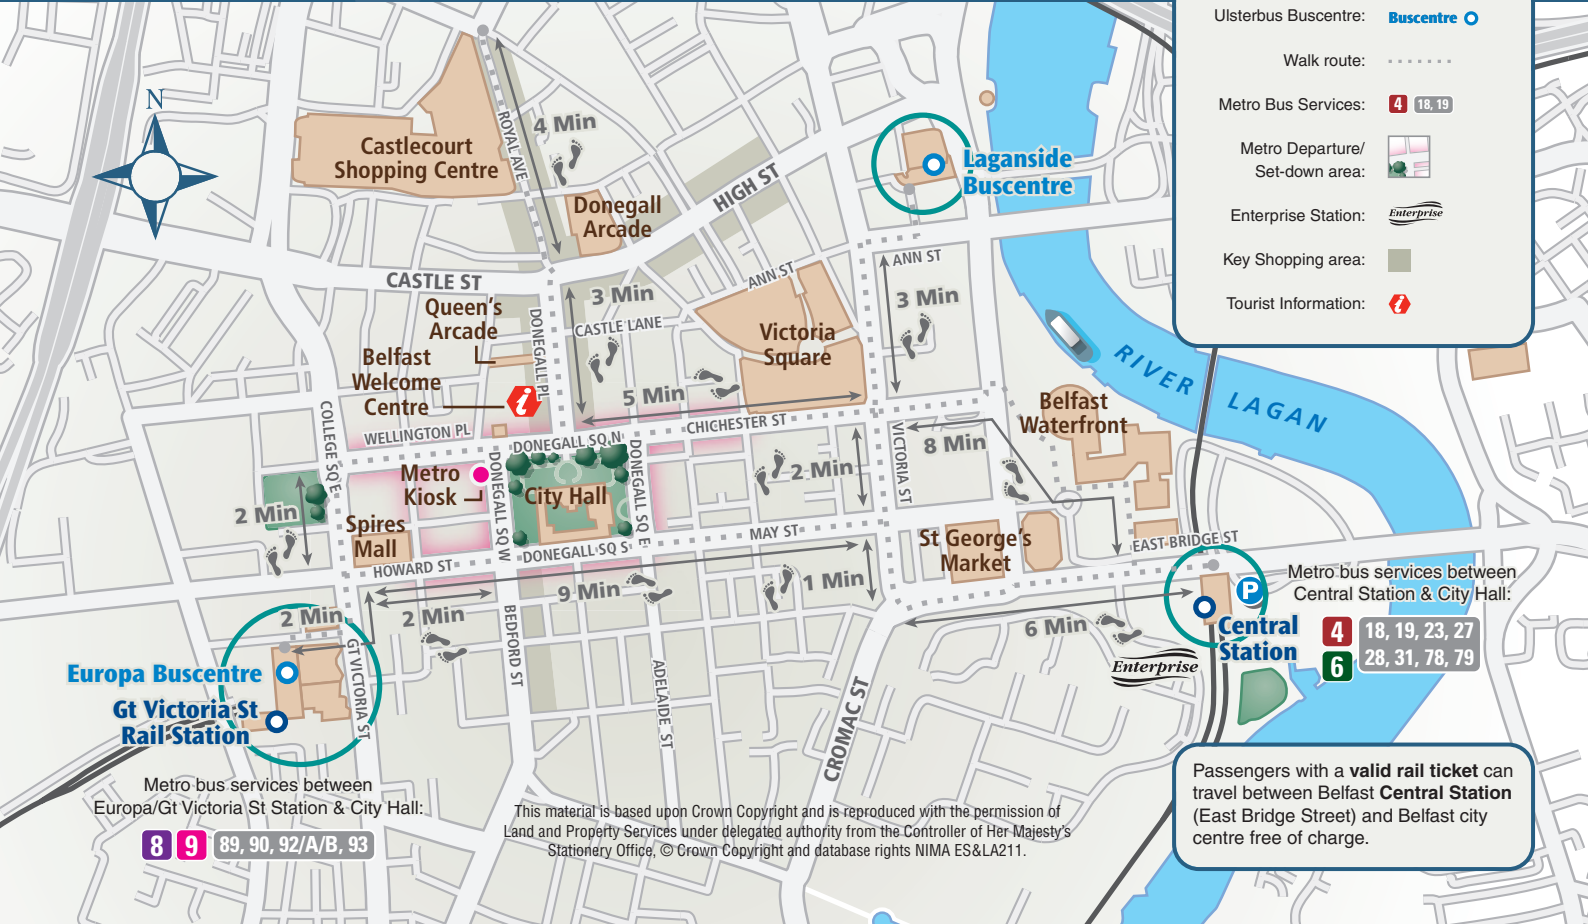

For further information and Bus & Rail timetables
click www.translink.co.uk or call 028 90 66 66 30

BELFAST

PUBLIC TRANSPORT & WALK MAP

Taking you to the heart of Belfast City Centre

MAP KEY

- NIRailways Station: Rail Station
- Ulsterbus Buscentre: Buscentre
- Walk route:
- Metro Bus Services: 4 18, 19
- Metro Departure/ Set-down area:
- Enterprise Station:
- Key Shopping area:
- Tourist Information:

Europa Buscentre
Gt Victoria St Rail Station

Metro bus services between Europa/Gt Victoria St Station & City Hall:

8 9 89, 90, 92/A/B, 93

This material is based upon Crown Copyright and is reproduced with the permission of Land and Property Services under delegated authority from the Controller of Her Majesty's Stationery Office, © Crown Copyright and database rights NIMA ES&LA211.

Metro bus services between Central Station & City Hall:

4 18, 19, 23, 27
6 28, 31, 78, 79

Passengers with a **valid rail ticket** can travel between Belfast **Central Station** (East Bridge Street) and Belfast city centre free of charge.