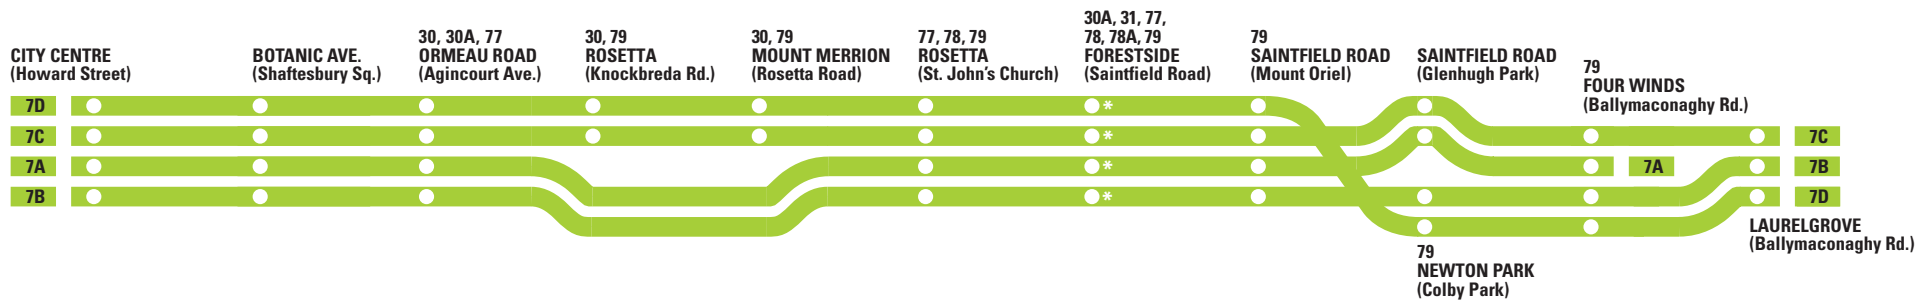

Translink Metro 7

Other service numbers have been included where relevant.

*Early morning return route serves Forestside (Knockbreda Cemetery), see timetable.