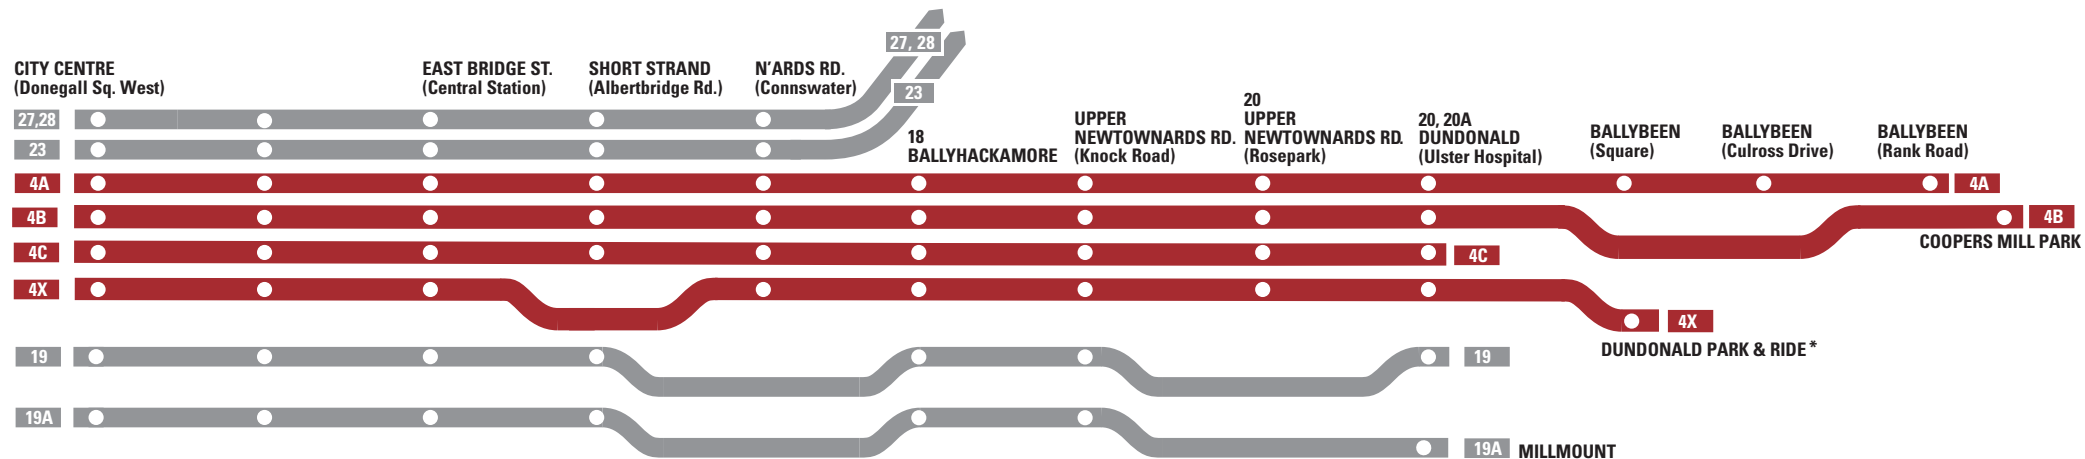

# Translink Metro

# 4

\* Metro 4X - Limited stops

Other service numbers have been included where relevant.