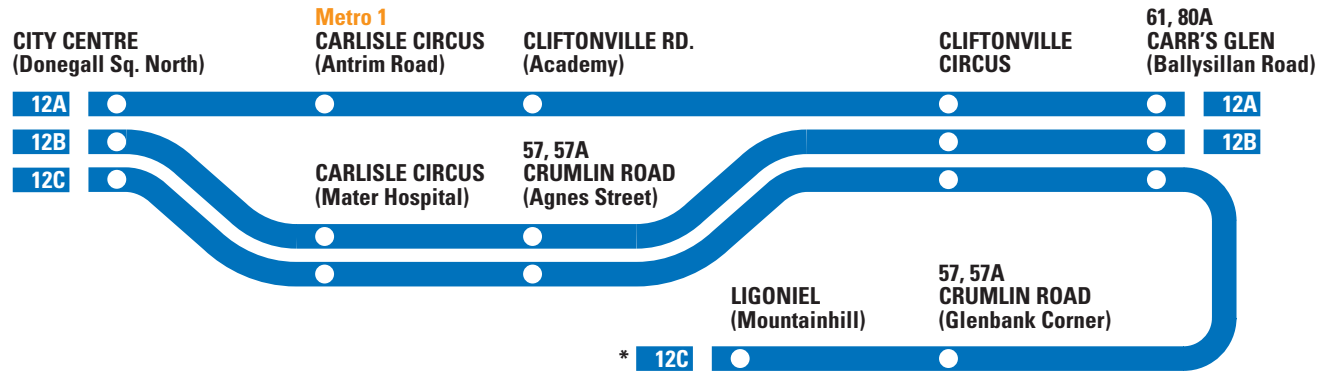

Translink Metro 12

Other service numbers have been included where relevant.

*Variation of 12B service extending to Ligoniel (Sundays only).