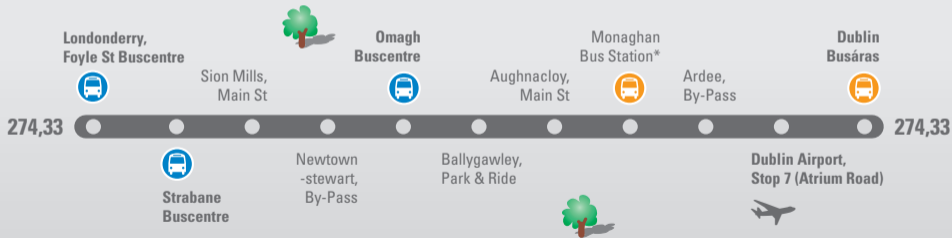

274,33
Londonderry - Dublin Airport - Dublin

*Goldline Express 274 picks up at Monaghan for Dublin Airport and Dublin only.

Arrival times at airports subject to traffic conditions. Passengers please allow adequate time prior to airport check-in.