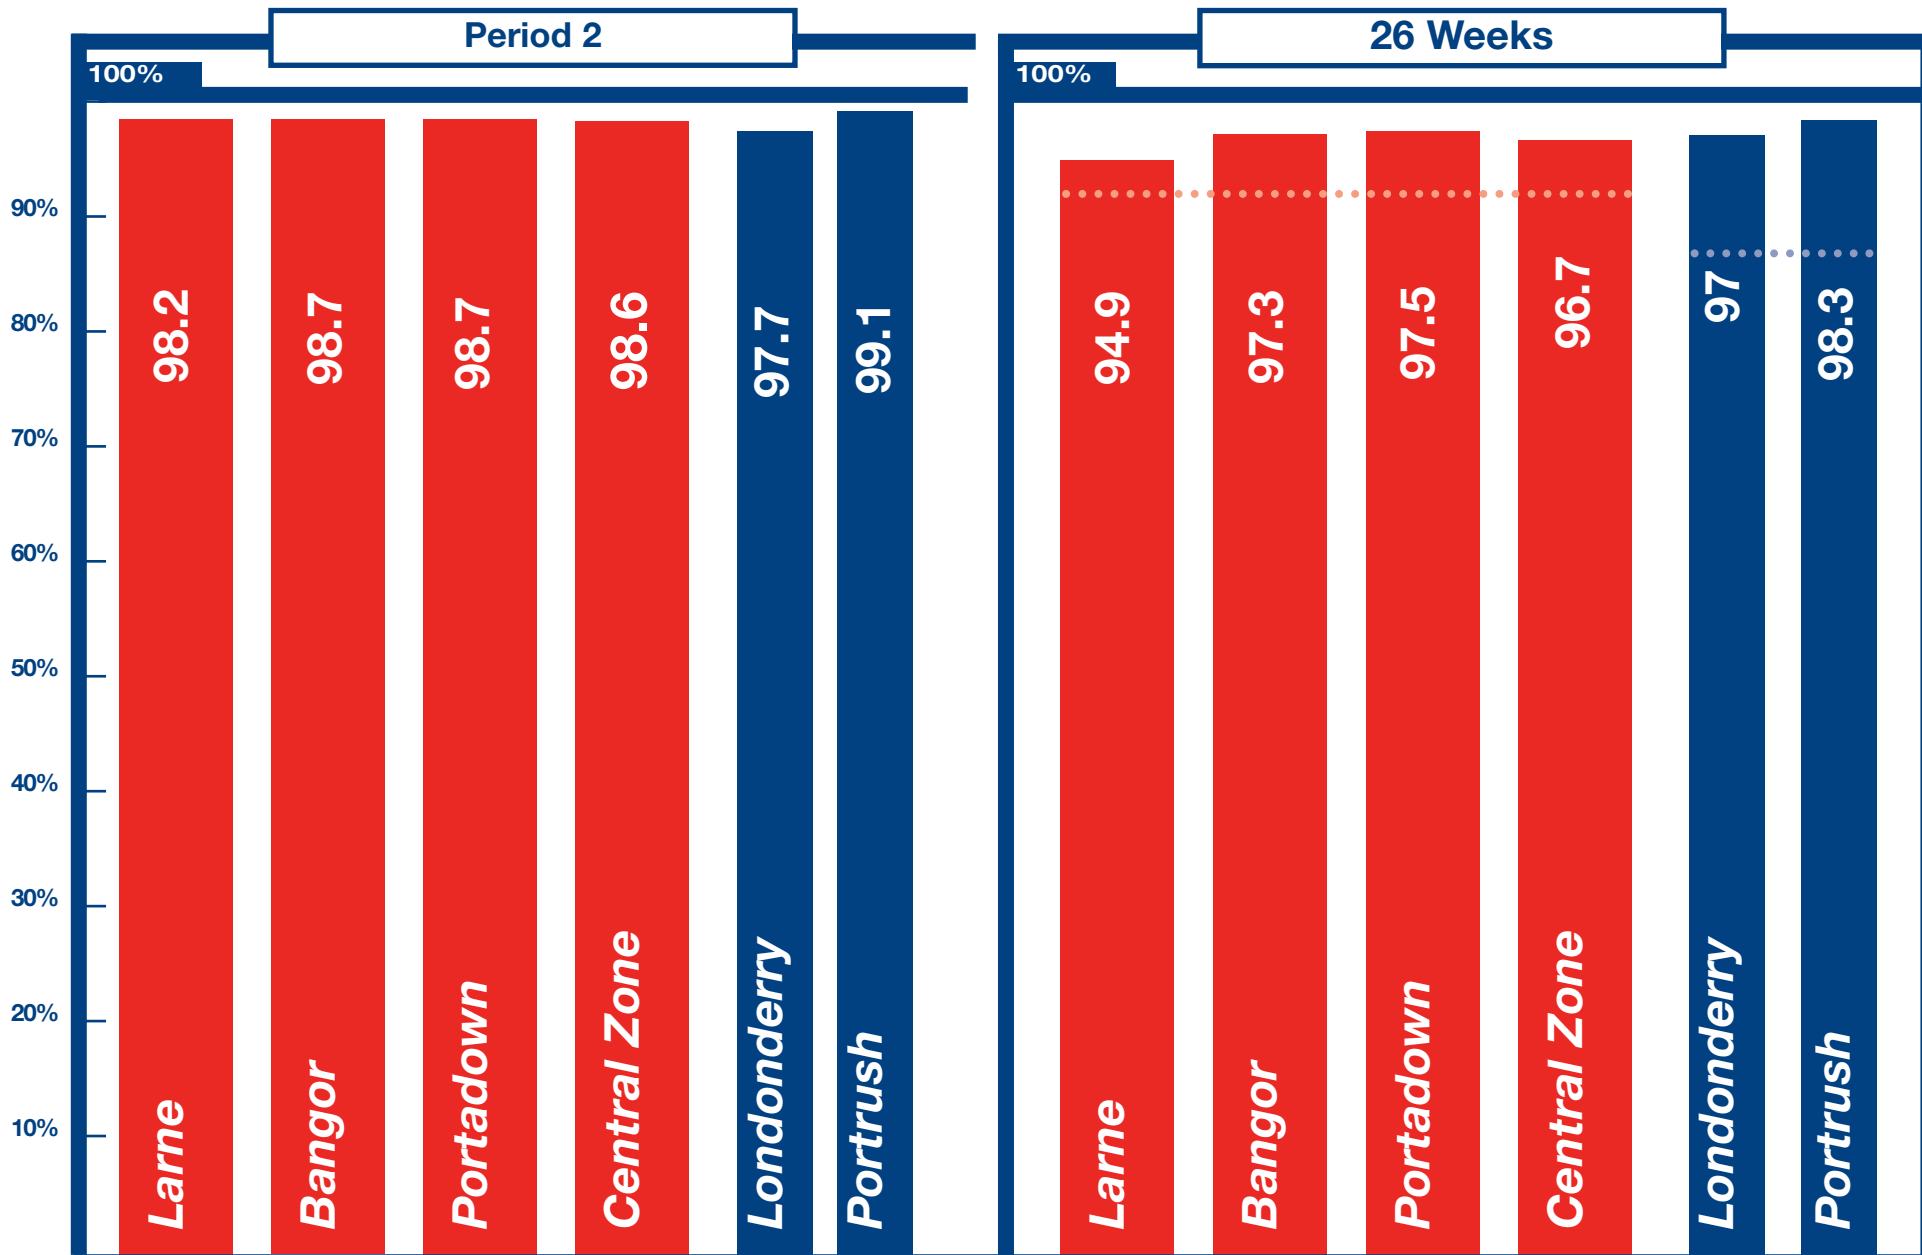

Being On Time

KEY	Within 5 Minutes	Within 10 Minutes
TARGET	95%	90%
DISCOUNT TRIGGER (26wk period)	92%	87%

Discounts Apply Below
92% within 5 mins

Discounts Apply Below
87% within 10 mins

The punctuality threshold target was achieved on all lines.