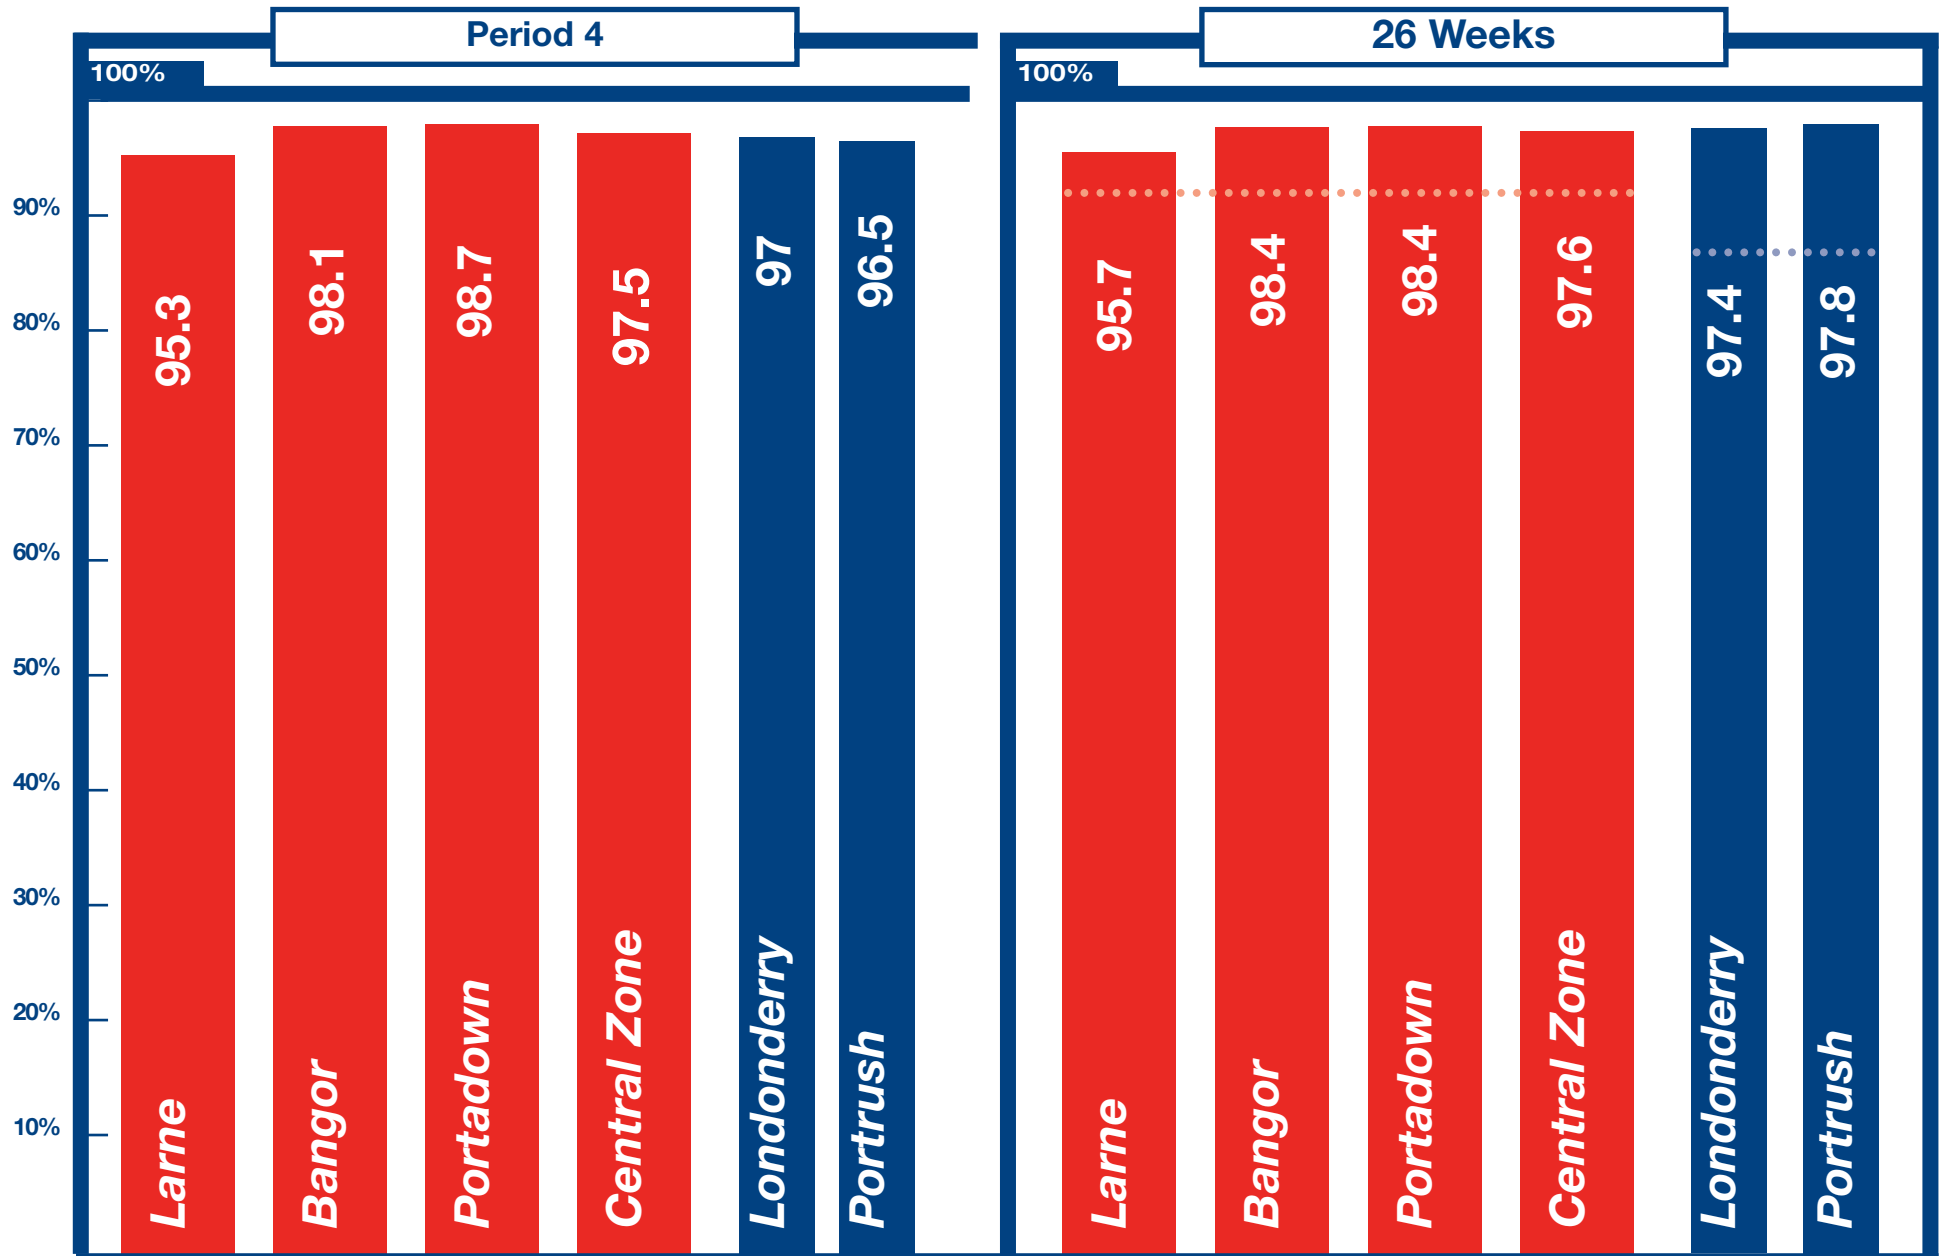

Being On Time

KEY	Within 5 Minutes	Within 10 Minutes
TARGET	95%	90%
DISCOUNT TRIGGER (26wk period)	92%	87%

Discounts Apply Below
 92% within 5 mins
●●●●●

Discounts Apply Below
 87% within 10 mins
●●●●

The punctuality threshold target was achieved on all lines.