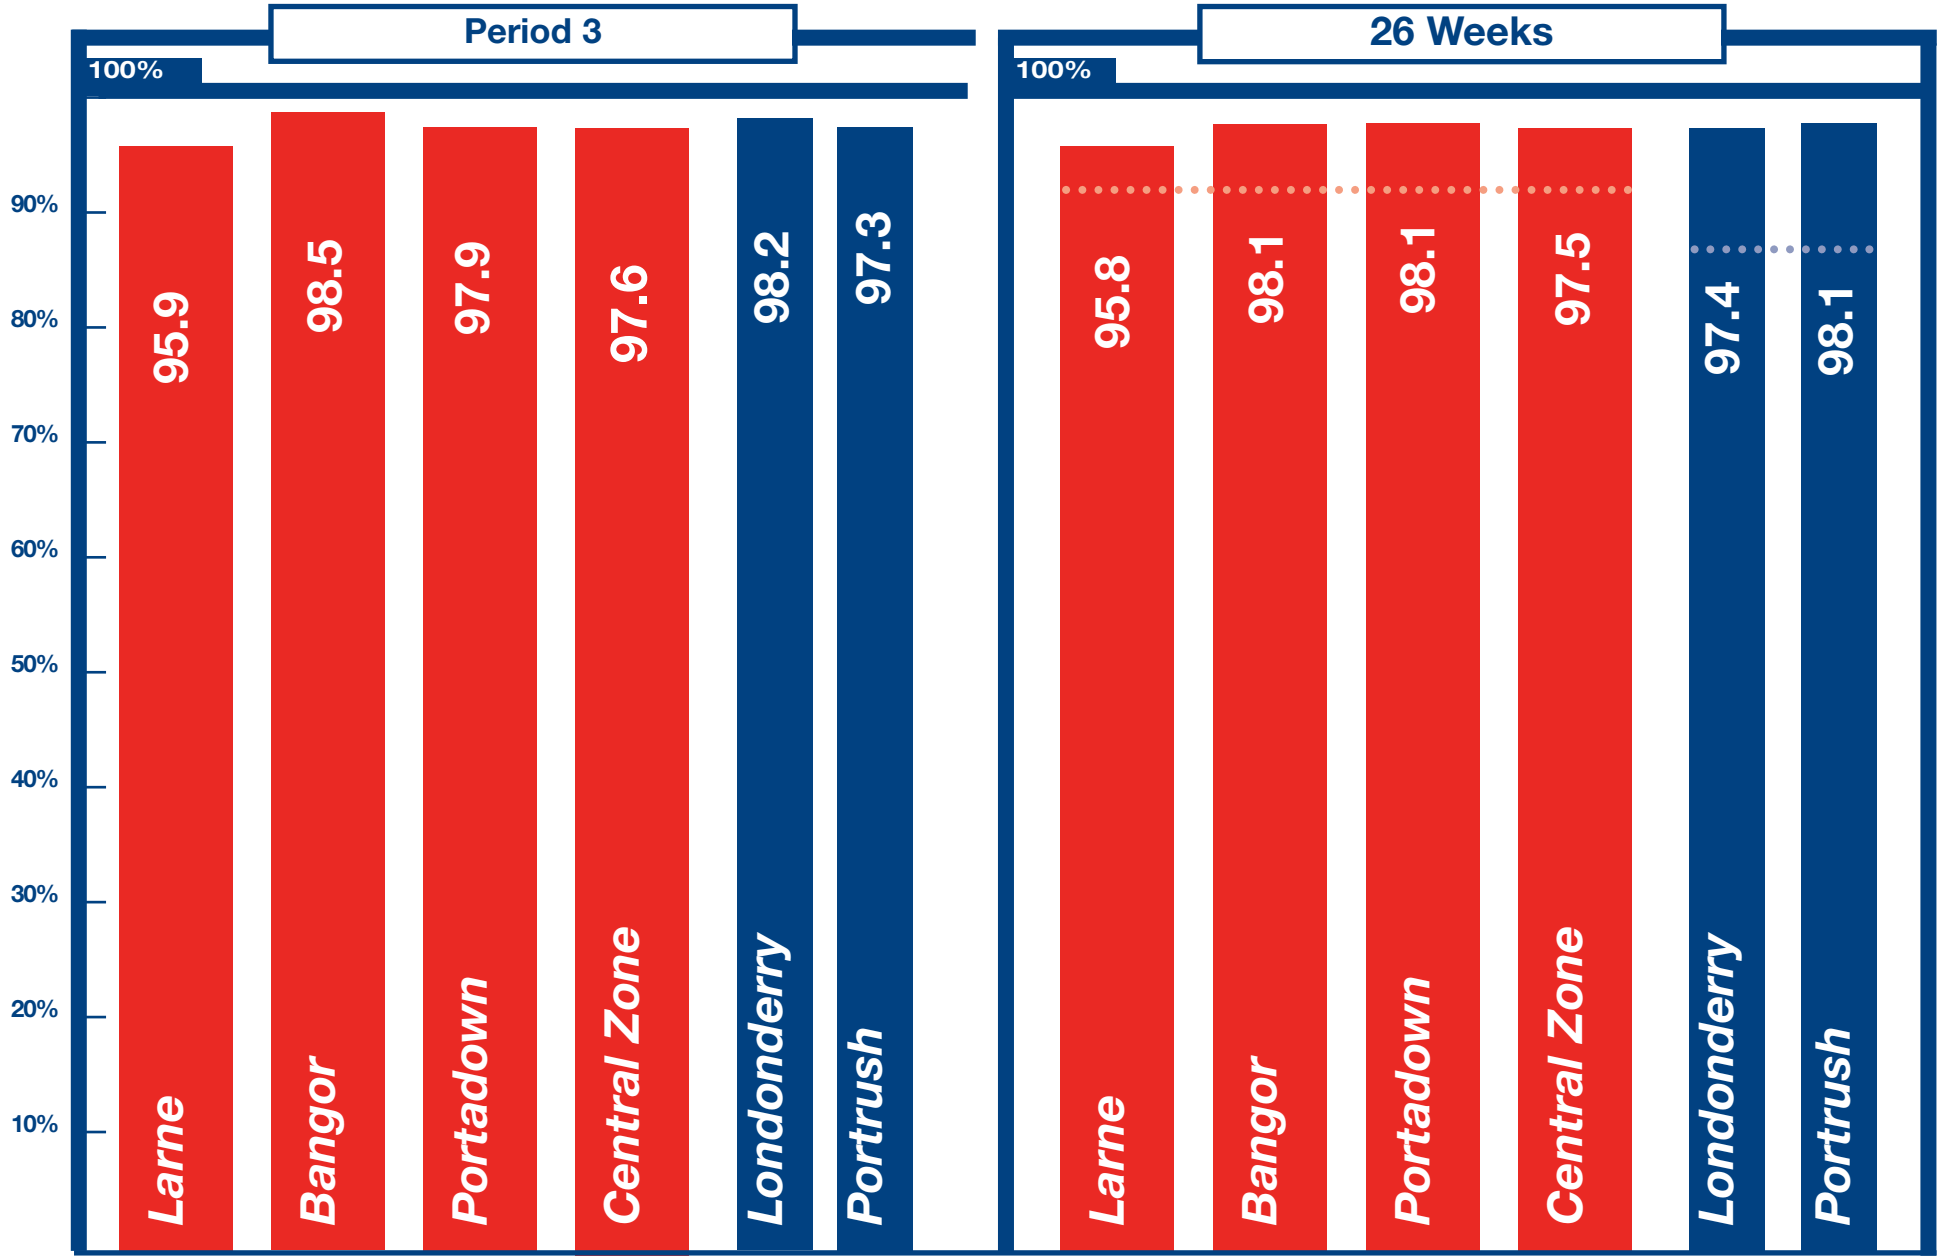

Being On Time

KEY	Within 5 Minutes	Within 10 Minutes
TARGET	95%	90%
DISCOUNT TRIGGER (26wk period)	92%	87%

Discounts Apply Below 92% within 5 mins ●●●●●	Discounts Apply Below 87% within 10 mins ●●●●
---	---

The punctuality threshold target was achieved on all lines.