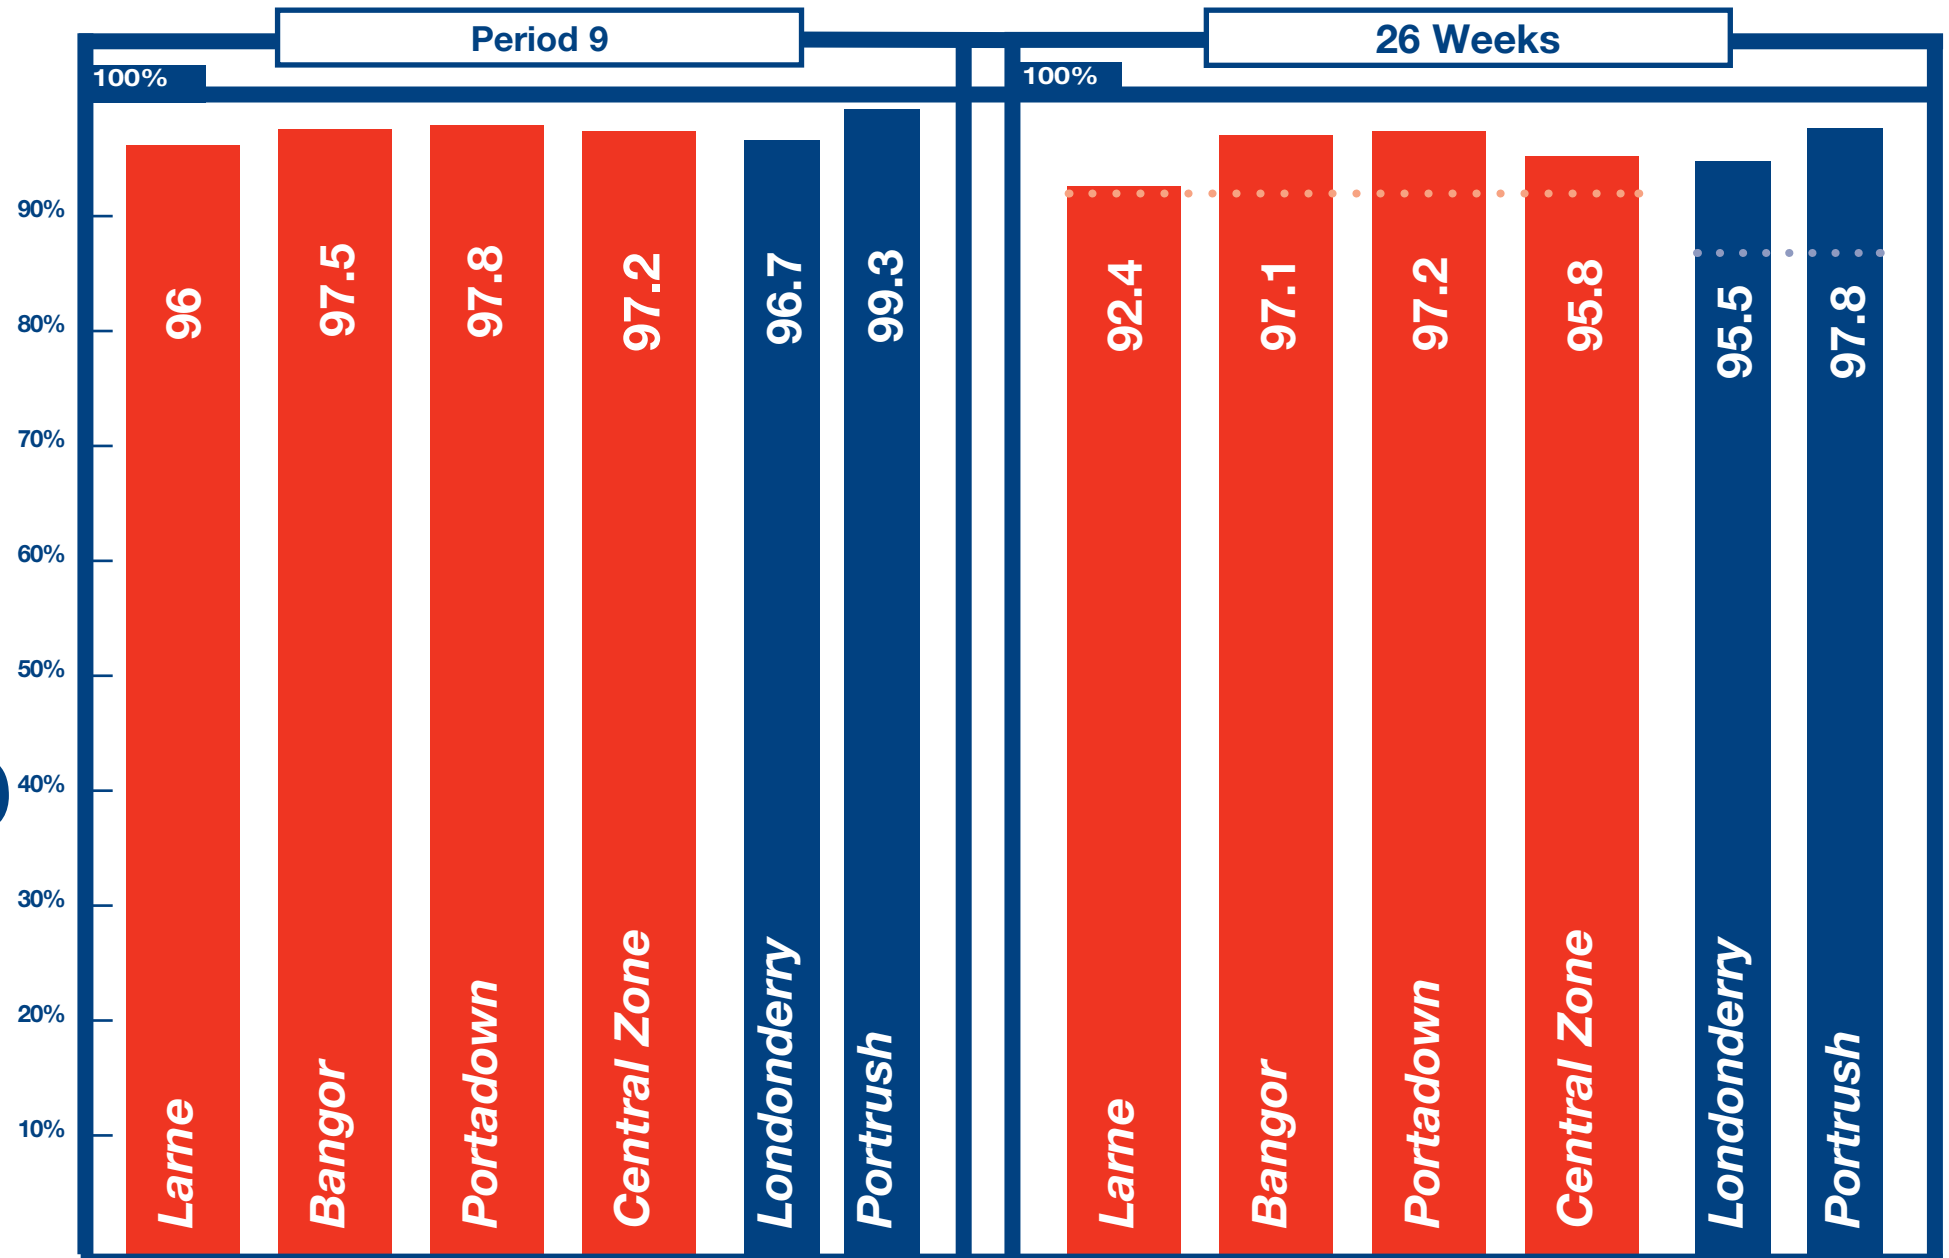

# Being On Time

KEY	Within 5 Minutes	Within 10 Minutes
TARGET	95%	90%
DISCOUNT TRIGGER (26wk period)	92%	87%

Discounts Apply Below 92% within 5 mins ●●●●●	Discounts Apply Below 87% within 10 mins ●●●
---	--

The punctuality threshold target was achieved on all lines.