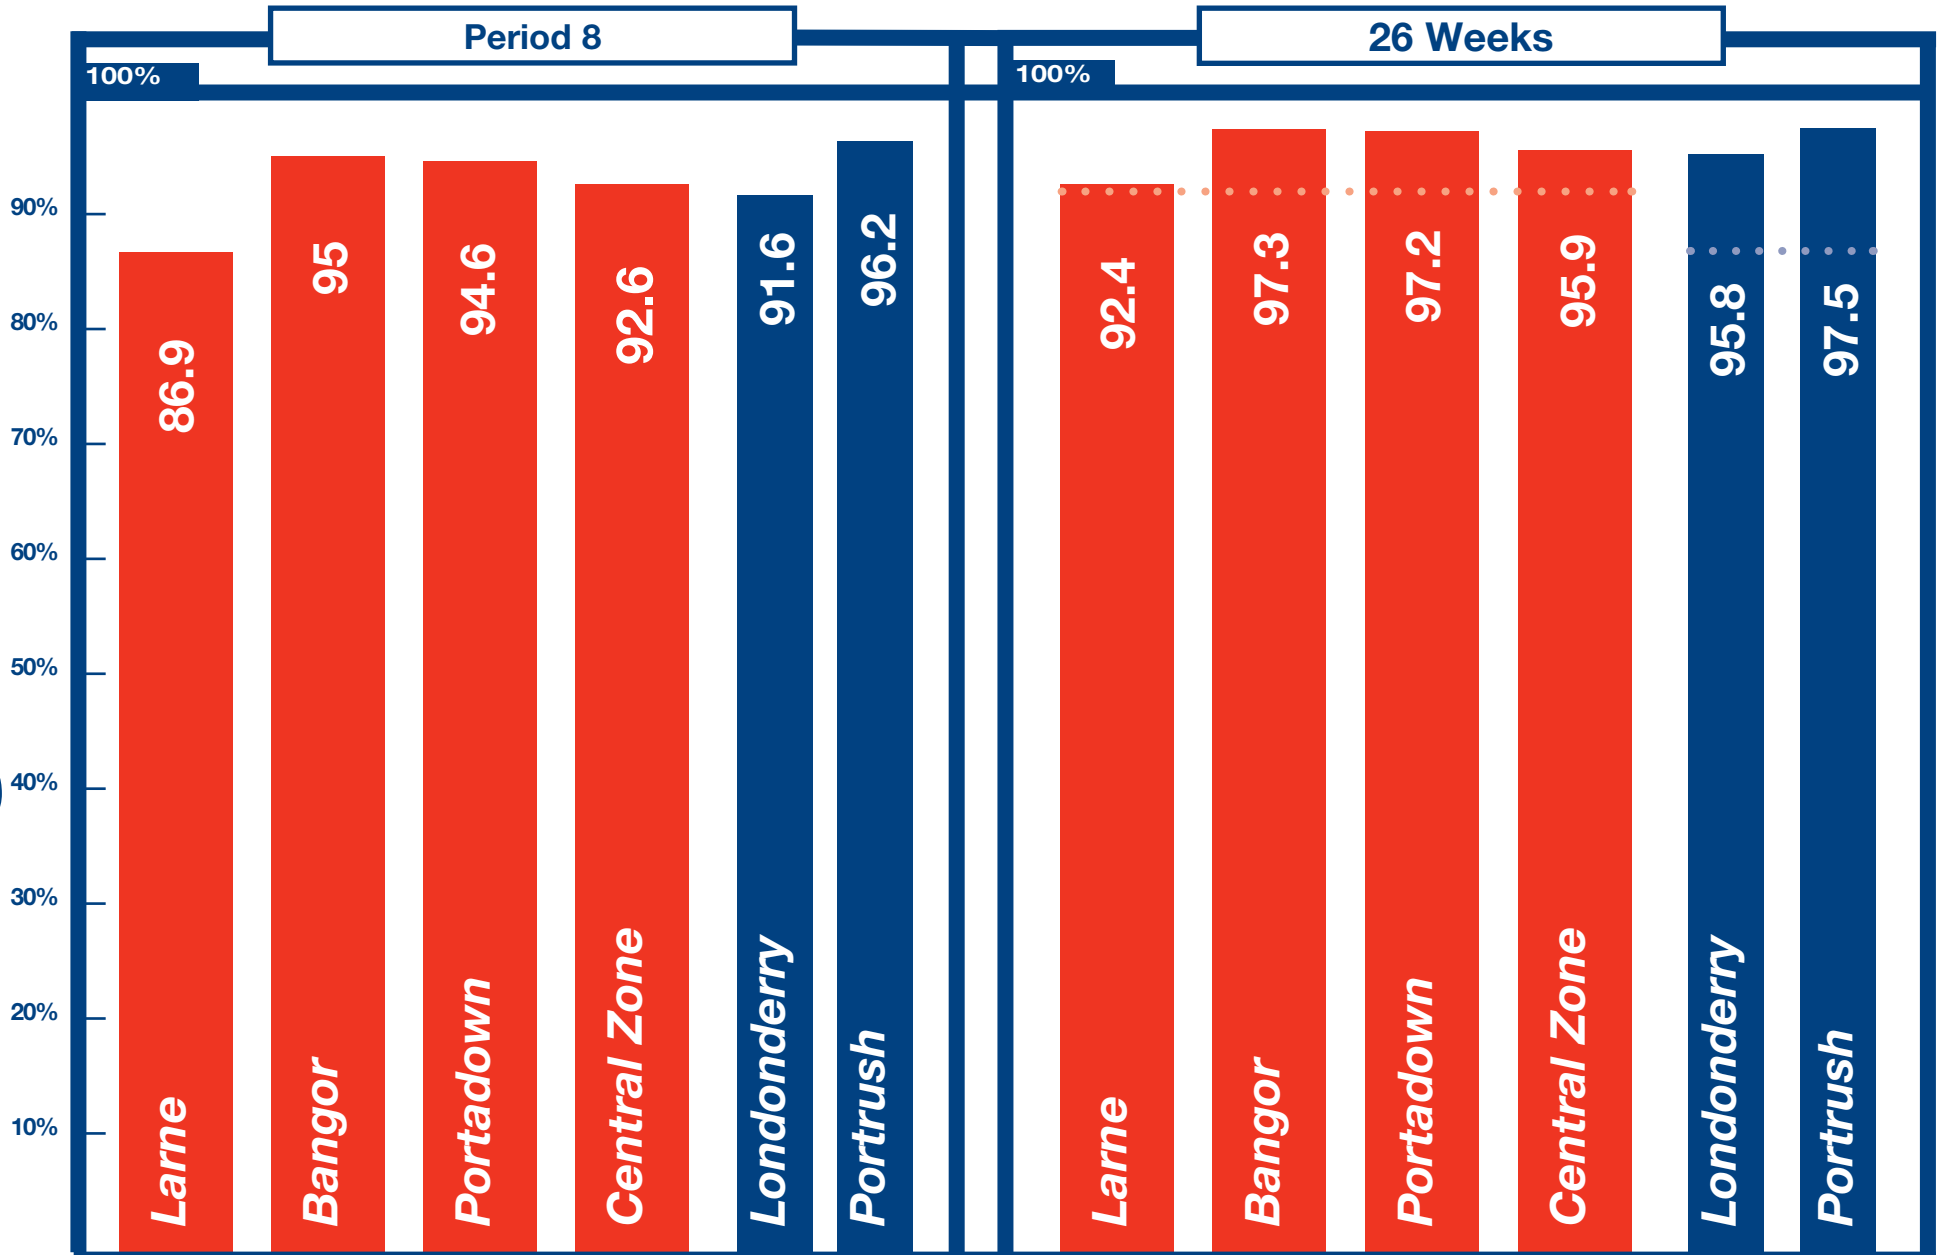

Being On Time

KEY	Within 5 Minutes	Within 10 Minutes
TARGET	95%	90%
DISCOUNT TRIGGER (26wk period)	92%	87%

Discounts Apply Below
 92% within 5 mins
●●●●●

Discounts Apply Below
 87% within 10 mins
●●●

The punctuality threshold target was achieved on all lines.