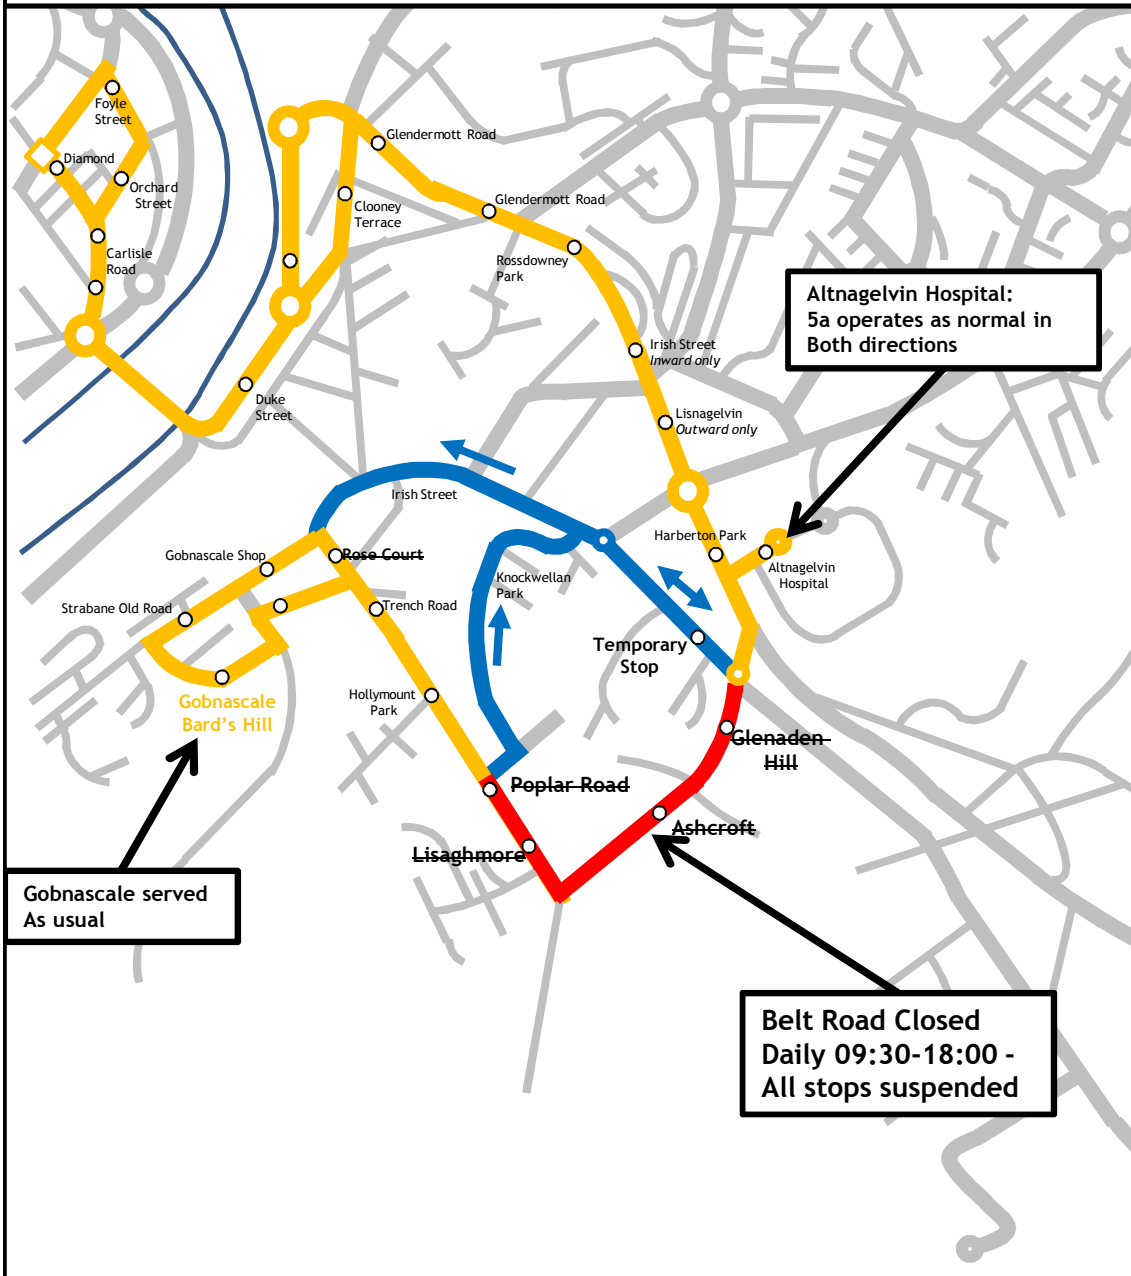

**5a City Centre -Altnagelvin Hospital -  
Gobnascale temporary route for roadworks**

Road resurfacing works will be taking place on Belt Road daily from Monday 19 until Friday 23 March between 09:30 and 18:00

During this time, all stops on Belt Road and the stops on Trench Road at Lisaghmore/Poplar Road will be suspended

Service 5a will operate via Altnagelvin Hospital as normal

**5a Route from City Centre:**  
Usual Route to Altnagelvin Hospital then Irish Street at Garden Centre, Strabane Old Road, Bard's Hill

**5a Route to City Centre:**  
Bard's Hill, Corrody Drive, Trench Road, Knockwellan Park, Irish Street at Garden Centre, Altnagelvin Hospital Grounds, then normal route to the City Centre